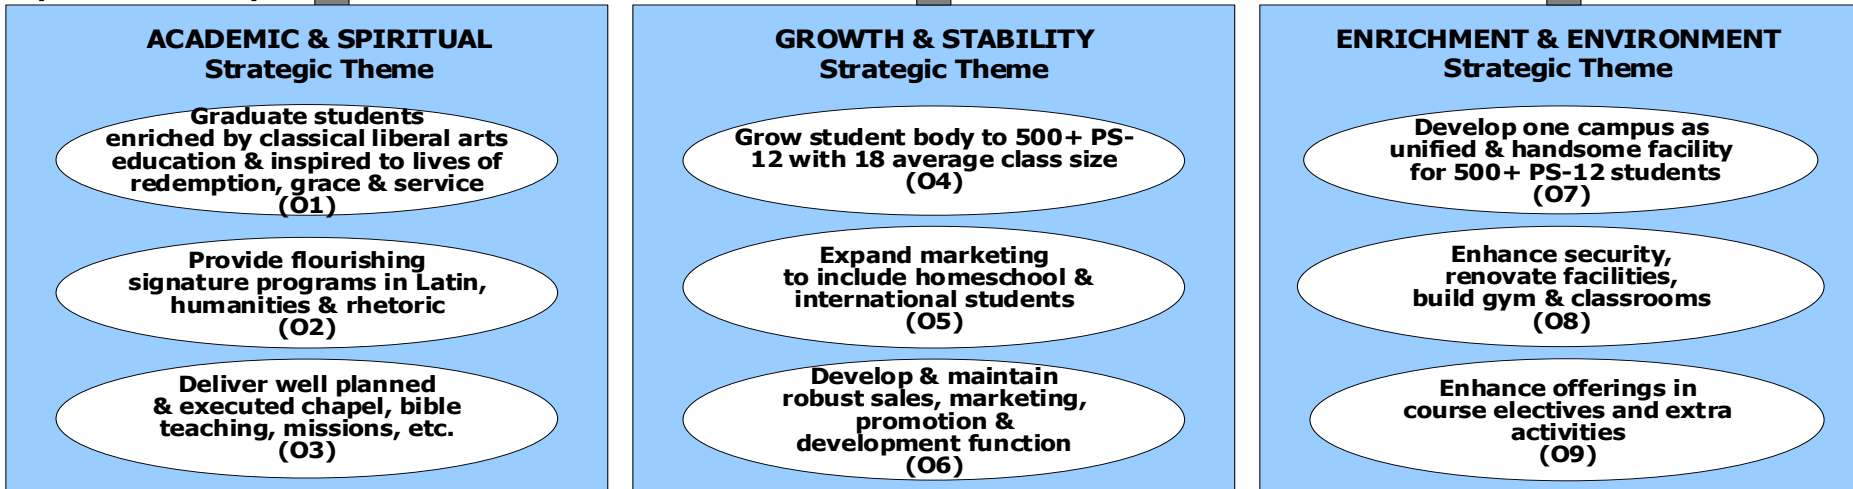

Trinity Christian School Strategy Map

Mission: TCS is a Christ-centered classical school committed to partnering with parents to educate the minds and transform the lives of students for the glory of God.

draft1 081818

Vision: Trinity Christian School's intermediate vision is to become a sustainable well-run classical Christian school for up to 500 PS-12 students preferably located on one campus will all the basic facilities to meet programmatic needs.

Stakeholder Perspective

Operational Perspective

Learning & Growth Perspective

Financial Perspective